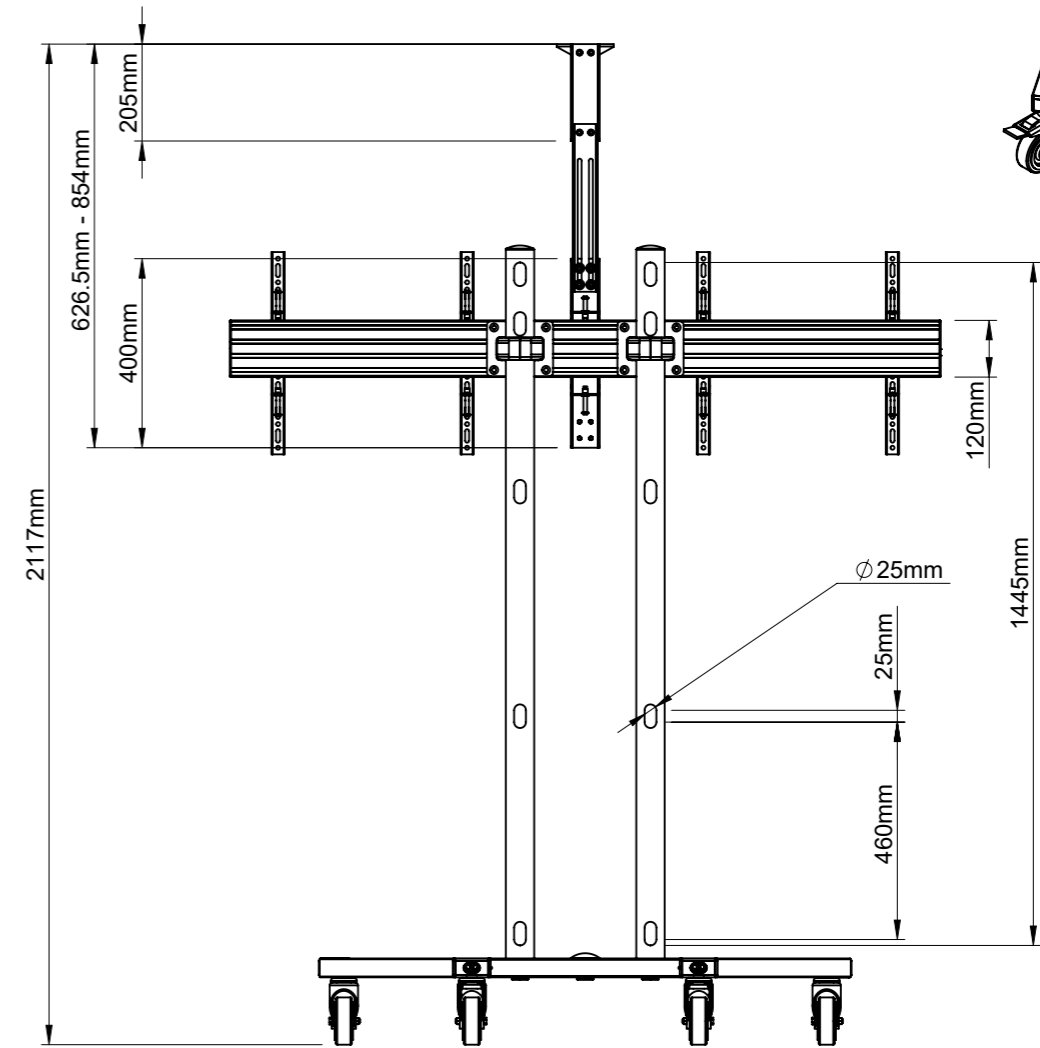

B-Tech International Design and Manufacturing Limited		B-Tech No: BT8511
Part of the B-Tech International Group of Companies		Version: V1.1
 UNLESS OTHERWISE SPECIFIED DIMENSIONS ARE IN MILLIMETERS	Size: A3	Title: Universal Twin Screen VC Trolley with Webcam Shelf
	Scale: 1:15	Revision: 0.0
Sheet: 1 of 1	Date: 8/17/2017	File Name: BTD-BT8511-R0.0