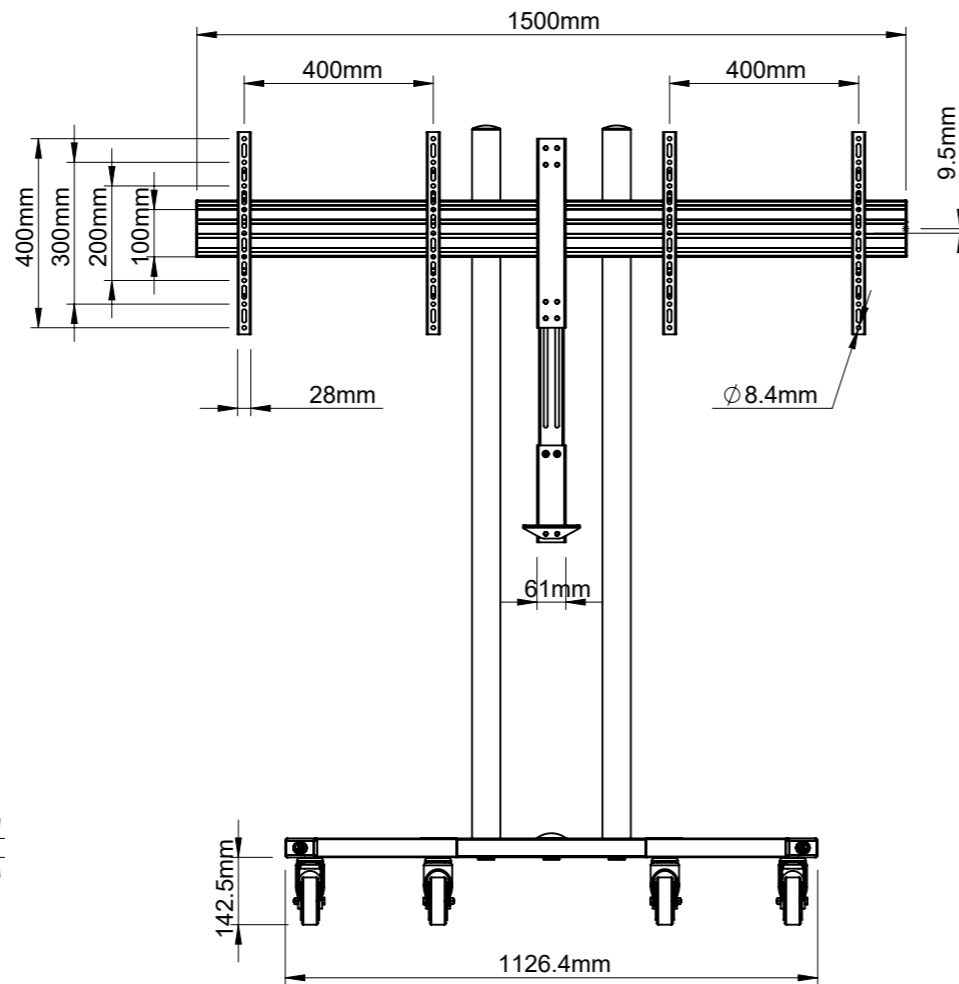

B-Tech International Design and Manufacturing Limited		B-Tech No: BT8511
Part of the B-Tech International Group of Companies		Version: V1.1
 UNLESS OTHERWISE SPECIFIED DIMENSIONS ARE IN MILLIMETERS	Size: A3	Title: Universal Twin Screen VC Trolley with Webcam Shelf
	Scale: 1:15	Revision: 0.0
Sheet: 1 of 1	Date: 8/17/2017	File Name: BTD-BT8511-R0.0