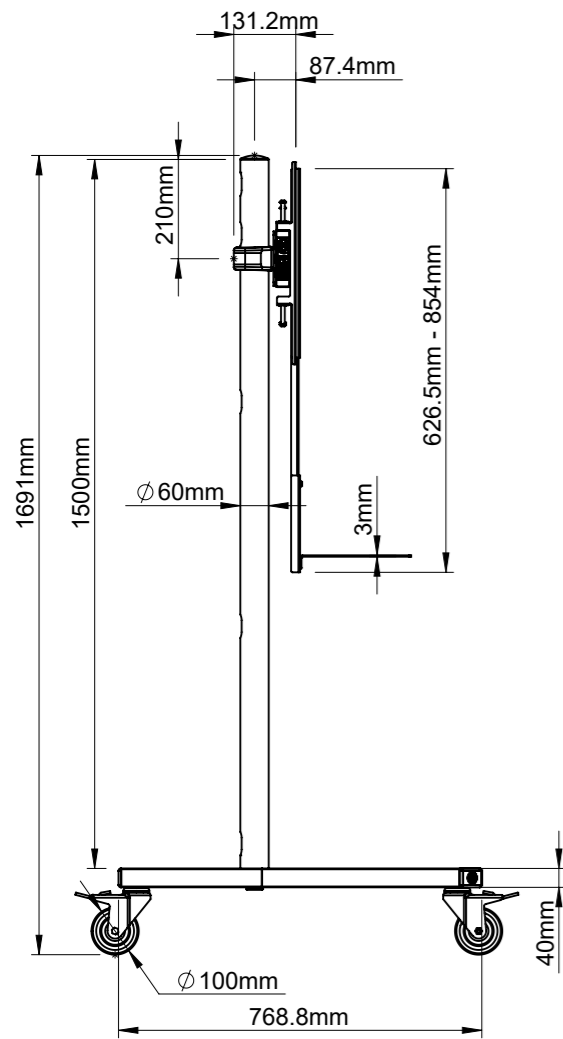

B-Tech International Design and Manufacturing Limited		B-Tech No: BT8511
Part of the B-Tech International Group of Companies		Version: V1.1
 UNLESS OTHERWISE SPECIFIED DIMENSIONS ARE IN MILLIMETERS	Size: A3	Title: Universal Twin Screen VC Trolley with Webcam Shelf
	Scale: 1:15	Revision: 0.0
Sheet: 1 of 1	Date: 8/17/2017	File Name: BTD-BT8511-R0.0