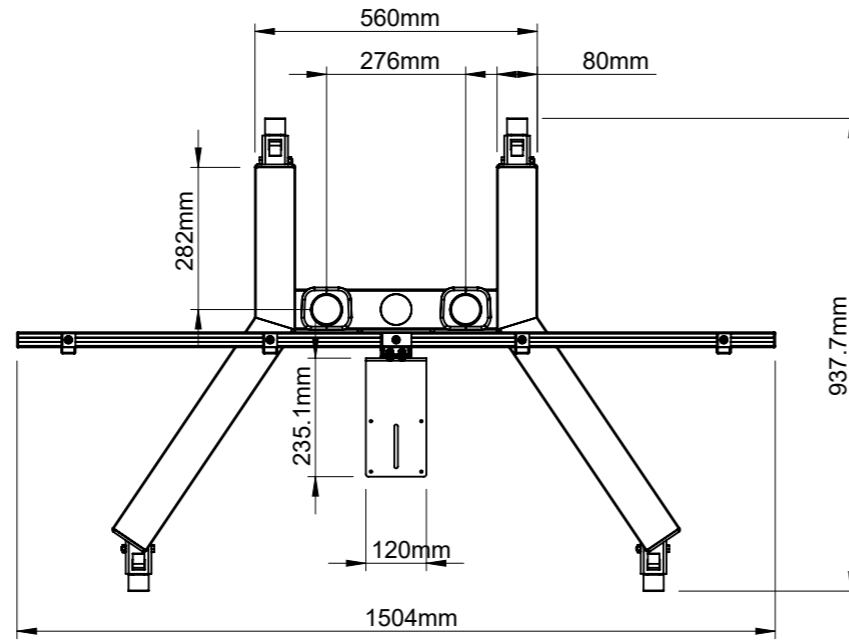

B-Tech International Design and Manufacturing Limited		B-Tech No: BT8511
Part of the B-Tech International Group of Companies		Version: V1.1
 UNLESS OTHERWISE SPECIFIED DIMENSIONS ARE IN MILLIMETERS	Size: A3	Title: Universal Twin Screen VC Trolley with Webcam Shelf
	Scale: 1:15	Revision: 0.0
Sheet: 1 of 1	Date: 8/17/2017	File Name: BTD-BT8511-R0.0