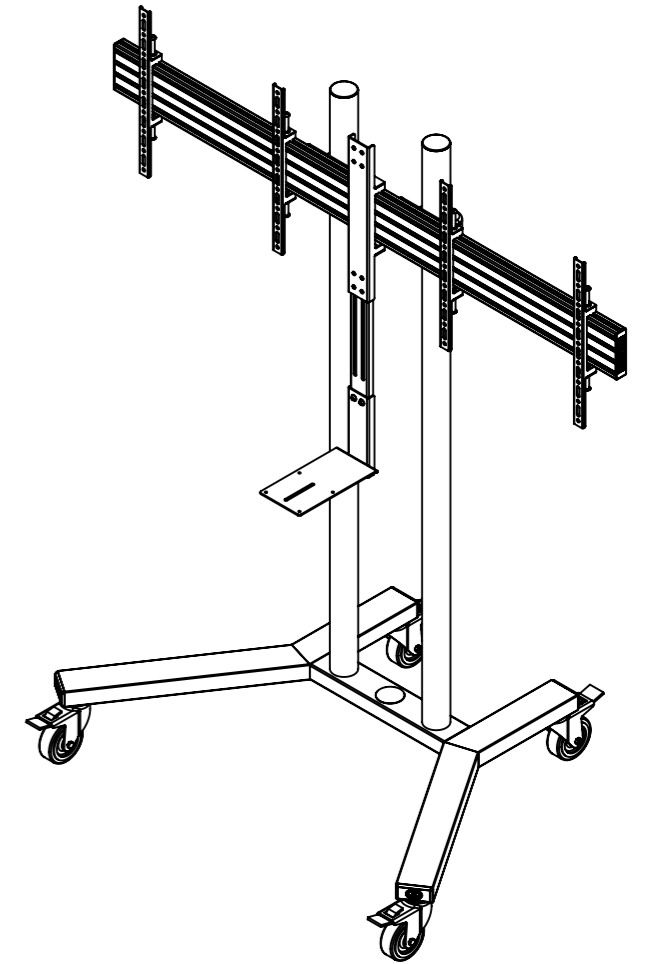

THE INFORMATION CONTAINED IN THIS DRAWING IS THE SOLE PROPERTY OF B-TECH INTERNATIONAL DESIGN AND MANUFACTURING LIMITED, ANY REPRODUCTION IN PART OR WHOLE WITHOUT THE WRITTEN PERMISSION OF B-TECH INTERNATIONAL DESIGN AND MANUFACTURING LIMITED IS PROHIBITED.

B-Tech International Design and Manufacturing Limited		B-Tech No: BT8511
Part of the B-Tech International Group of Companies		Version: V1.1
 UNLESS OTHERWISE SPECIFIED DIMENSIONS ARE IN MILLIMETERS	Size: A3	Title: Universal Twin Screen VC Trolley with Webcam Shelf
	Scale: 1:15	Revision: 0.0
Sheet: 1 of 1	Date: 8/17/2017	File Name: BTD-BT8511-R0.0